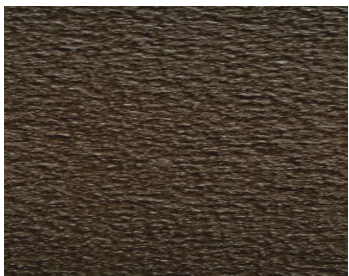

## Cemcote

November 2016

Permacolour Cemcote is a high tech cement based polymer coating that is designed to provide a tough economical decorative surface onto new or existing concrete floors, drives, patios etc. It can be applied both internally and externally. Permacolour Cemcote will enhance drab or worn out surfaces and produce a slip resistance coating which sets rock hard and is ultra-violet stable.

SILVER SAND

GUNMETAL

OATMEAL

FARRENHEIT

KARAKA

EVERGREEN

SKYBLUE

MALTA